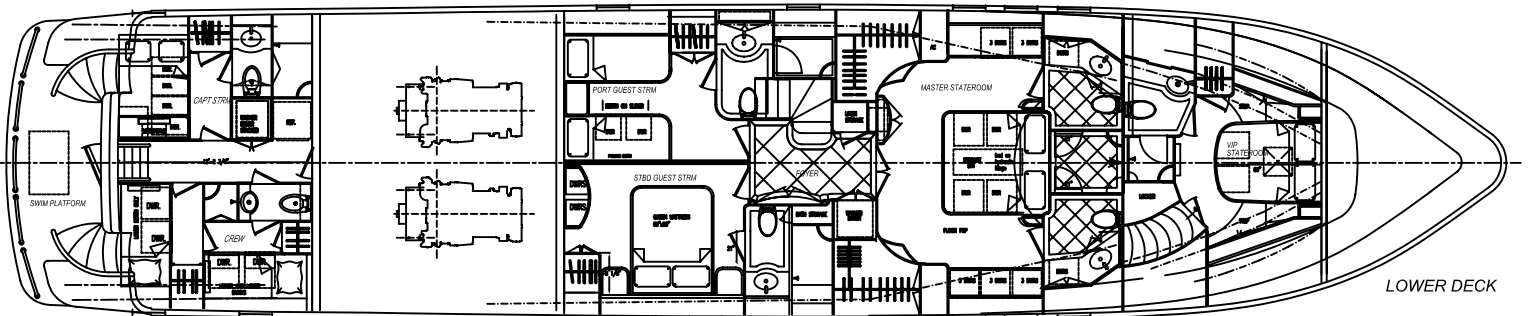

SHIPS PARTICULARS

L.O.A.	96'-00"
L.W.L.	75'-00"
BEAM	21'-00"
DRAFT	5'-06"

FLYBRIDGE

MAIN DECK

LOWER DECK